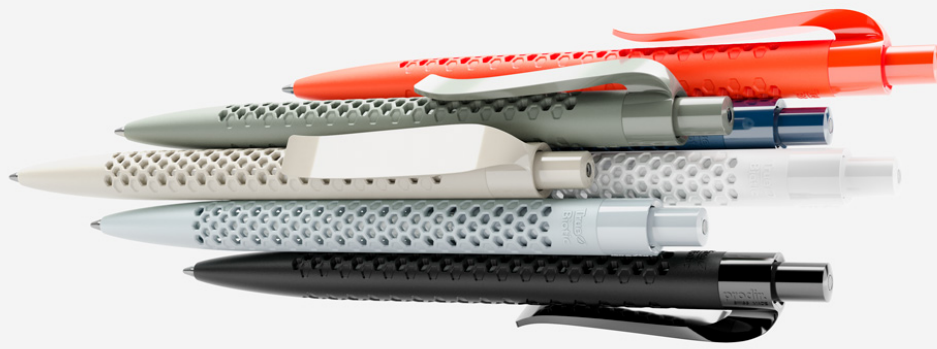

P:

QS40 TRUE BIOTIC

The revolutionary biopolymers of the casings for the QS40 True Biotic is produced naturally by millions of microorganisms. They degrade quickly and without any negative impact on the environment. They even act as fertilizers. They are part of the eternal cycle of nature, where nothing is wasted and everything is transformed.

www.paganipens.com
PPAI Number: 206605
SAGE Number: 61768
ASI: 79688

See - Paganini Pens for any questions

prodir®