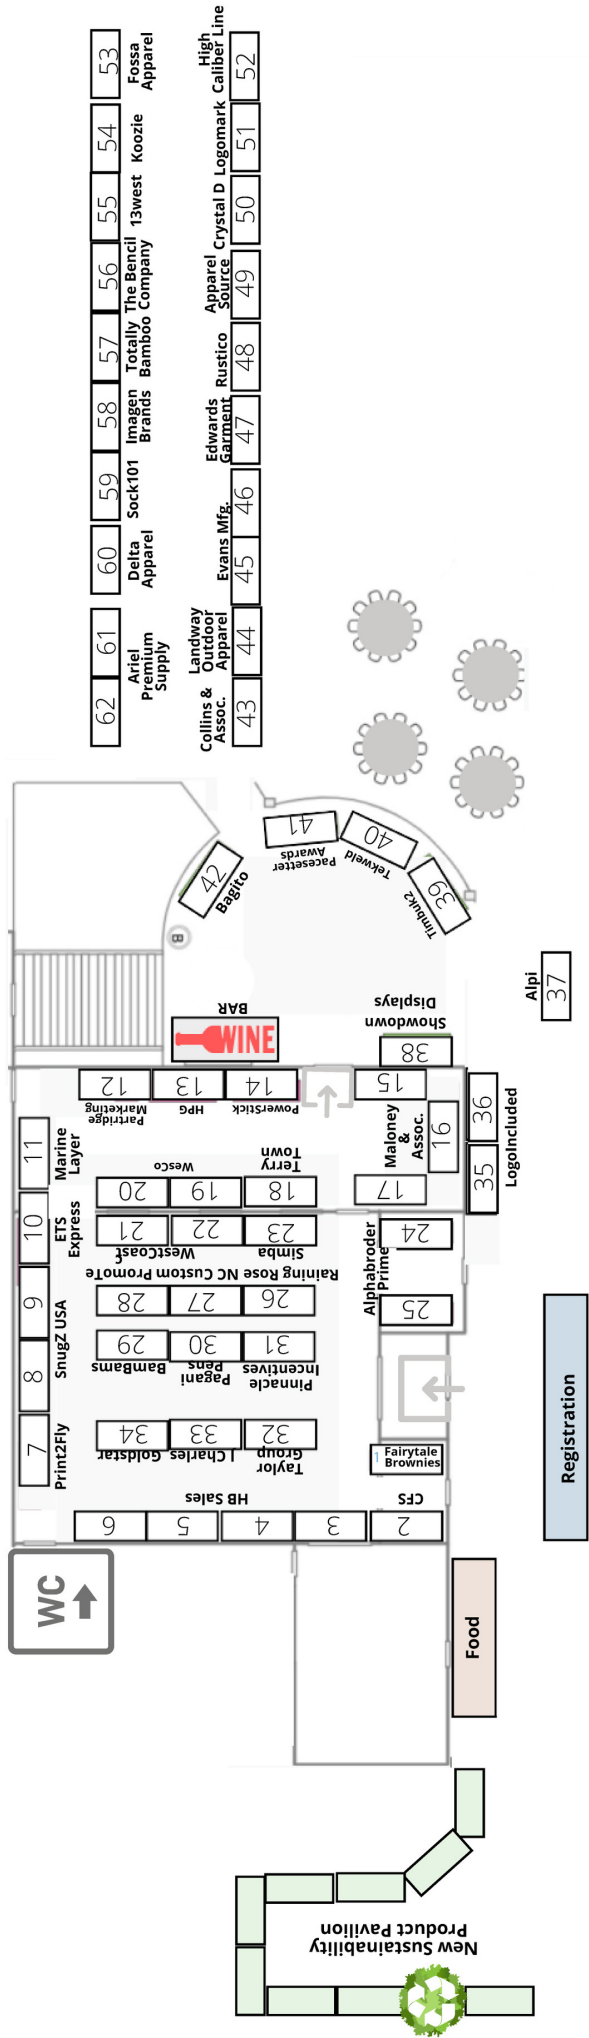

SEPT. 21. 2022 | LIVERMORE, CA

SHOW SPONSORS:

NC NC CUSTOM
GET AHEAD

SIMBA
THE KING OF RECOGNITION

ACT NOW Media
BY HALLS & COMPANY

prime
LINE[®]

alphabroder

#	INSIDE	REP. NAME
1	Fairytale Brownies	Eileen Spitalny
	Fairytale Brownies	Deniece Torres
2	CFS Promotional Products	Mark Bruk
3-6	HB Sales	Howard Berman
7	Print2Fly	Philberta Chui
	Print2Fly	Kin So
8-9	SnugZ USA	Shonna Rose
10	ETS EXPRESS	Cristina Ysselstein
11	Marine Layer	Cam Barras
12	Partridge Marketing	Cheri Partridge
13	HPG	Ian Brudenell
	HPG	Cheri Partridge
14	Powerstick	Cassidy Shaw
15-17	Maloney & Assoc	Blake Dugger
	Maloney & Assoc	David Chen
	Maloney & Assoc	Ed Maloney
18	Terry Town	Livier Gomez
19-20	WesCo Marketing	Mark Fulwider
	WesCo Marketing	Jeff Stevens
21-22	West Coast Branded Solutions	Steve DeMars
23	Simba	Daniel Moore
	Simba	Matt McBride
24-25	Alphabroder-prime	Ronnie Hershey
26	Raining Rose	Quinn Bui
27	NC Custom / Chocolate Inn	Nolan Plummer
28	PromoTec, Inc.	Dan Kees
	PromoTec, Inc.	Colleen Kees
29	BamBams	Zack Harvey
30	Pagani Pens	Raffaele Laurenti
31	Pinnacle Incentives	Phillip Brodsky
32	Taylor Group	George Taylor
	Taylor Group	Rick Poferl
	Taylor Group	Michelle DeMayo
33	J Charles	Larry Rallo
34	Goldstar	Jaymie Cook