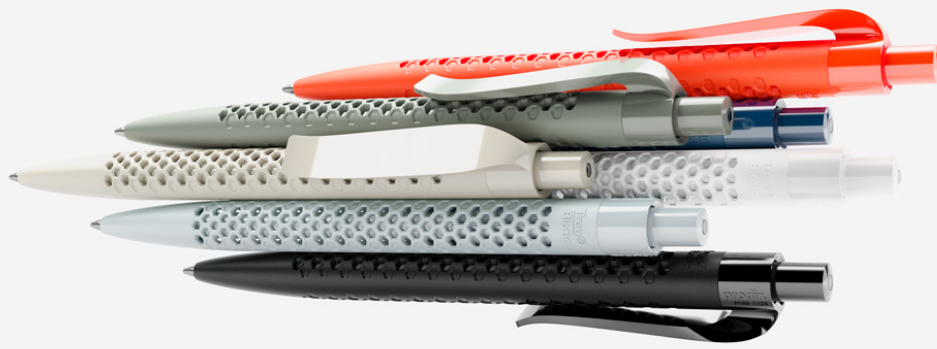

P:

QS40 TRUE BIOTIC

The revolutionary biopolymers of the casings for the QS40 True Biotic is produced naturally by millions of microorganisms. They degrade quickly and without any negative impact on the environment. They even act as fertilizers. They are part of the eternal cycle of nature, where nothing is wasted and everything is transformed.

www.paganipens.com
PPAI Number: 206605
SAGE Number: 61768
ASI: 79688

See - Pagan Pens for any questions

prodir®