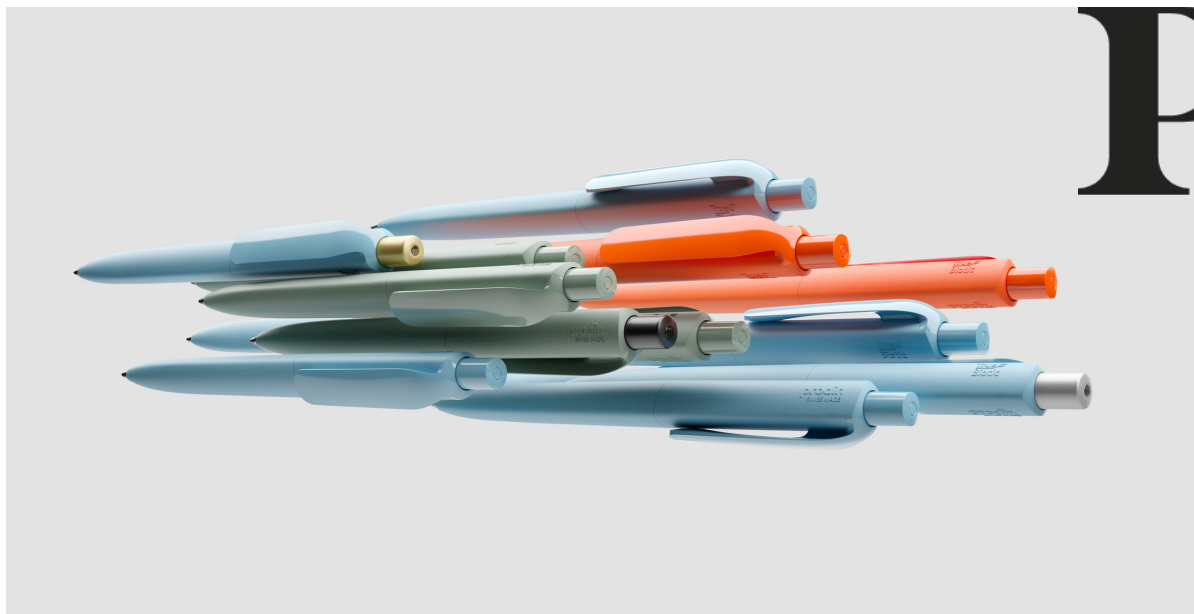

P:

DS8 TRUE BIOTIC

The revolutionary biopolymers of the casings for the DS8 True Biotic is produced naturally by millions of microorganisms.

They degrade quickly and without any negative impact on the environment. They even act as fertilizers. They are part of the eternal cycle of nature, where nothing is wasted and everything is transformed.

www.prodir.com

PPAI Number: 206605

SAGE Number: 61768

ASI: 79688

See - Pagani Pens for any questions

prodir®